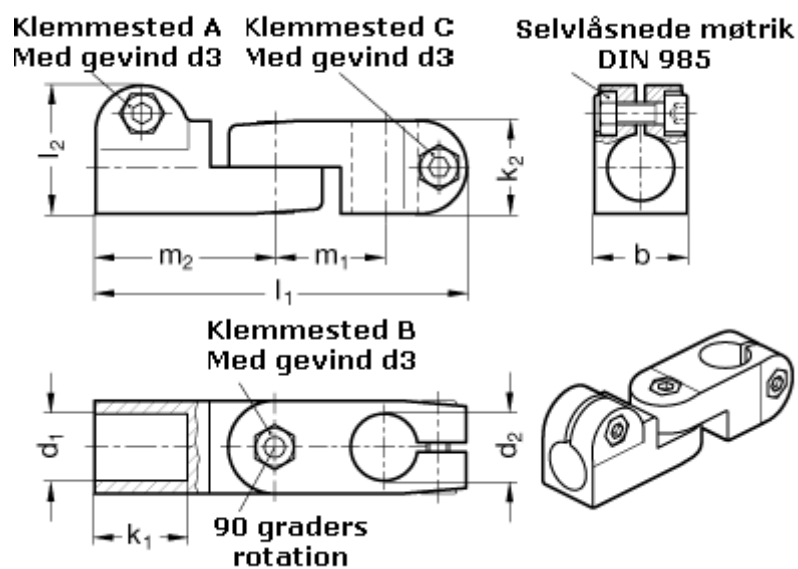

Article number: 20283B16B182SW

Description: E+G swivel clamp
GN283-B16-B18-2-SW

Measures

$b = 25$

$m_1 = 29.5$

$d_1 = B16$

$m_2 = 48.5$

$d_2 = B18$

$d_3 = M 6$

$k_1 = 25$

$k_2 = 25$

$l_1 = 100$

$l_2 = 34.5$